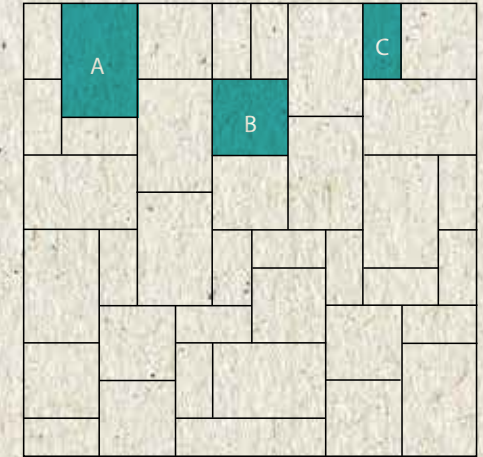

Lakeland

Available in classic Cumbrian Slate and colourful Plum with co-ordinating walling and edging. Also available as a Paving Pac.

Illustrated on page 19

colours

Stone	Size	Unit Weight	Pallet Weight	No. / m ²	m ² Per Pack	No. Per Pallet	Stones Per Pac
A	600 x 400 x 35	18	450	4.2	6.0	25	12
B	400 x 400 x 35	13	650	6.3	8.0	50	9
C	400 x 200 x 35	6.5	325	12.5	4.0	50	18

Lakeland Paving Pac 475 5.76 39 mixed

Lakeland paving pac

Lakeland Sun

Lakeland Sun comes complete in a mix of two colours – Cumbrian Slate and Gold. Available with or without square offs.

Illustrated on page 21

	Outer Dimension	Pallet Weight	m ² Per Pack
--	-----------------	---------------	-------------------------

Lakeland Sun Patio Pac 2400 x 2400 471 5.76

colours

Lakeland Star

Lakeland Star comes complete in a mix of two colours – Cumbrian Slate and Gold. North Star features the 'N, S, E & W' compass points on the points of the star.

Illustrated on page 20

	Outer Dimension	Pallet Weight	m ² Per Pack
--	-----------------	---------------	-------------------------

Lakeland Star Patio Pac 2400 x 2400 453 5.76

colours