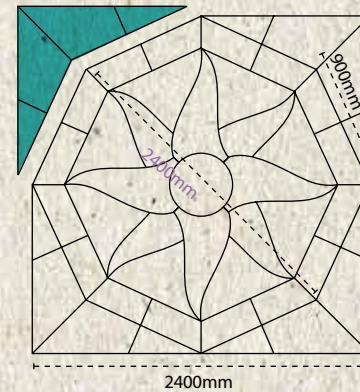

Lakeland

Available in classic Cumbrian Slate and colourful Plum with co-ordinating walling and edging. Also available as a Paving Pac.

Illustrated on page 19

colours

Stone	Size	Unit Weight	Pallet Weight	No. / m ²	m ² Per Pack	No. Per Pallet	Stones Per Pac
A	600 x 400 x 35	18	450	4.2	6.0	25	12
B	400 x 400 x 35	13	650	6.3	8.0	50	9
C	400 x 200 x 35	6.5	325	12.5	4.0	50	18

Lakeland Paving Pac 475 5.76 39 mixed

Lakeland paving pac

Lakeland Sun

Lakeland Sun comes complete in a mix of two colours – Cumbrian Slate and Gold. Available with or without square offs.

Illustrated on page 21

	Outer Dimension	Pallet Weight	m ² Per Pack
--	-----------------	---------------	-------------------------

Lakeland Sun Patio Pac 2400 x 2400 471 5.76

colours

Lakeland Star

Lakeland Star comes complete in a mix of two colours – Cumbrian Slate and Gold. North Star features the 'N, S, E & W' compass points on the points of the star.