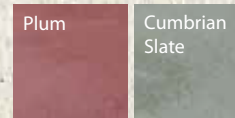

Lakeland

Available in classic Cumbrian Slate and colourful Plum with co-ordinating walling and edging. Also available as a Paving Pac.

Illustrated on page 19

colours

Stone	Size	Unit Weight	Pallet Weight	No. / m ²	m ² Per Pack	No. Per Pallet	Stones Per Pac
A	600 x 400 x 35	18	450	4.2	6.0	25	12
B	400 x 400 x 35	13	650	6.3	8.0	50	9
C	400 x 200 x 35	6.5	325	12.5	4.0	50	18

Lakeland Paving Pac 475 5.76 39 mixed

Lakeland paving pac

Lakeland Sun

Lakeland Sun comes complete in a mix of two colours – Cumbrian Slate and Gold. Available with or without square offs.

Illustrated on page 21

	Outer Dimension	Pallet Weight	m ² Per Pack
--	-----------------	---------------	-------------------------

Lakeland Sun Patio Pac 2400 x 2400 471 5.76

colours

Lakeland Star

Lakeland Star comes complete in a mix of two colours – Cumbrian Slate and Gold. North Star features the 'N, S, E & W' compass points on the points of the star.