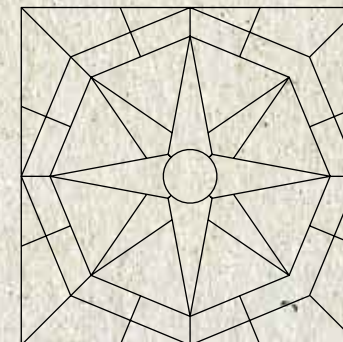

Lakeland

Available in classic Cumbrian Slate and colourful Plum with co-ordinating walling and edging. Also available as a Paving Pac.

Illustrated on page 19

colours

Stone	Size	Unit Weight	Pallet Weight	No. / m ²	m ² Per Pack	No. Per Pallet	Stones Per Pac
A	600 x 400 x 35	18	450	4.2	6.0	25	12
B	400 x 400 x 35	13	650	6.3	8.0	50	9
C	400 x 200 x 35	6.5	325	12.5	4.0	50	18

	Outer Dimension	Pallet Weight	m ² Per Pack
--	-----------------	---------------	-------------------------

Lakeland Sun Patio Pac 2400 x 2400 471 5.76

colours

Lakeland Star

Lakeland Star comes complete in a mix of two colours – Cumbrian Slate and Gold. North Star features the 'N, S, E & W' compass points on the points of the star.

Illustrated on page 20

	Outer Dimension	Pallet Weight	m ² Per Pack
--	-----------------	---------------	-------------------------

Lakeland Star Patio Pac 2400 x 2400 453 5.76

colours