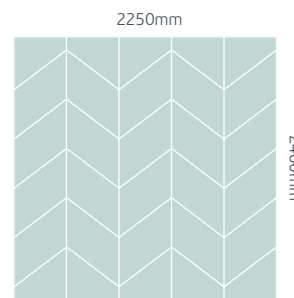

Prestbury Wave & Chevron

Create

Sizes	m ² Per Pack	Pallet weight
Prestbury Wave Patio Pac 2400 x 2400	5.76	462
Prestbury Chevron Patio Pac 2250 x 2460	5.54	441

Our Prestbury collection is available in two colours: Calming Portland Grey and stylish Welsh Slate. Whether you choose the straight geometric lines of the Chevron or the soothing lines of the Wave, both will give your garden a dynamic and inspirational look.

Colour

PORTLAND GREY

WELSH SLATE

Plan

PRESTBURY WAVE

PRESTBURY CHEVRON

Prestbury Chevron

The geometric style of our Prestbury Chevron gives any garden a modern feel. Team with crushed glass for an ultra stylish outdoor space. Visit pages 44-49 for our full range of decorative aggregates.