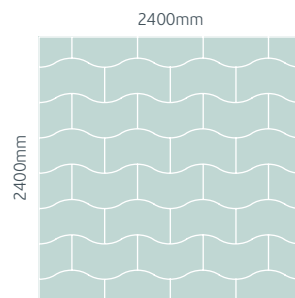

Prestbury Wave & Chevron

Create

Sizes	m ² Per Pack	Pallet weight
Prestbury Wave Patio Pac 2400 x 2400	5.76	462
Prestbury Chevron Patio Pac 2250 x 2460	5.54	441

Our Prestbury collection is available in two colours: Calming Portland Grey and stylish Welsh Slate. Whether you choose the straight geometric lines of the Chevron or the soothing lines of the Wave, both will give your garden a dynamic and inspirational look.

Colour

PORTLAND GREY

WELSH SLATE

Plan

PRESTBURY WAVE

PRESTBURY CHEVRON

Prestbury Chevron

The geometric style of our Prestbury Chevron gives any garden a modern feel. Team with crushed glass for an ultra stylish outdoor space. Visit pages 44-49 for our full range of decorative aggregates.